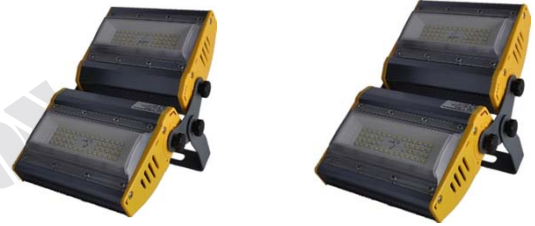

SINLOON®

聚光射燈/泛光燈  
LED Floodlight

XGH series  
Power:60W/100W

■ Applications

It is suitable for using in parks, hotels, bars, gardens, buildings, lamp posts, playing grounds, stadiums.

■ Data Specification

	Model No.		XGH60CW-SA	XGH100CW-SA
	Technical Information	Wattage	[W]	60W±5%
Input Voltage		[V]	AC170-265V	AC170-265V
Power Factor		[pF]	≥0.5	≥0.9
Op. Frequency		[Hz]	50/60Hz	50/60Hz
Luminous Flux		[lm]	≥6000LM	≥10000LM
Efficiency		[lm/W]	>100	>100
CRI		[Ra]	>70	>70
CCT		[K]	2700-7000K	2700-7000K
LED Driver(brand)			RAYSHINE DRIVER	RAYSHINE DRIVER
Output Voltage		[V]	24-36V	24-36V
Output Current		[mA]	800mA±3%*2	1300mA±3%*2
Kind of LED		[SMD]	SMD2835*60	SMD2835*96
Brand of LED Chip			SAN'AN	SAN'AN
Beam Angle			120°	120°
Average Life		[hrs]	50000	50000
Maintenance Luminous Flux		[hrs]	50000	50000
Ta - Working Ambient Temp.		[°C]	-40°C to +60°C	-40°C to +60°C
Tc - Working Temperature		[°C]	+65°C	+65°C
IP - Index Protection		IP	IP65	IP65
Reflector Material			-	-
Difusor Material		PC	PC	
Body Material		stretching Alu.	stretching Alu.	
Weight	[Kg]	1.62kgs	1.94kgs	
Dimensions of Product (L x W x H)	[mm]	275*150*140 mm	275*200*140 mm	
Certificates		RoHS/CE	RoHS/CE	
Warranty by Supplier		2 Years	2 Years	
Inner	Kind of Packing		white box	white box
	Barcode		-	-
	Dimension (L x W x H)	[mm]	195*175*165 mm	260*175*165 mm
	Pcs/Ctn	Un/Cx	1pc/Cx	1pc/Cx
Outer	Kind of Packing		Export carton Packing	Export carton Packing
	Barcode		-	-
	Weight	[kg]	15.2kgs	17.5kgs
	Dimension (L x W x H)	[mm]	410*365*350 mm	535*365*350 mm
	Pcs/Ctn	Un/Cx	8pc/Ctn	8pc/Ctn