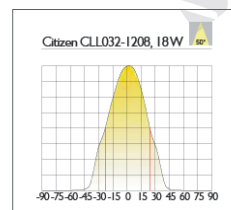

☐ Color temperature (Tc):

Warm White 3000K