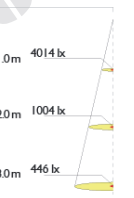

Neutral White 4000K