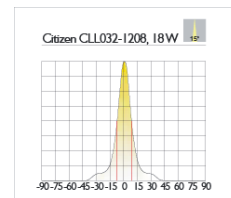

Characteristic Parameters:

型號 Model No.:	VT446318
尺寸 Dimension (L*W*):	See Dimension
發光尺寸 The Emitting Size:	Φ85mm
輸入電壓(外置電源) Input Voltage (External Adaptor):	AC100V~240V 50/60Hz
電流 Current:	0.5A
燈源 LED Light Source:	Citizen CLL032-1208
類型 LED Type:	SMD1208
功率 System Power (W) :	18W ±5%
光通亮 LED Flux (lm):	1500lm ±5% 83lm/W
色溫 Color Temperature (K)	3000K ±7%
顯色指數 Color Rendering Index:	>80 Ra
發光角度 Illumination Angle:	15°~ 50°
壽命 Lifespan:	25000hrs
環境溫度 Ambient Temperature (C):	-20°C ~ 50°C
外殼顏色 Case Color:	Black/White/Sever Color (黑/白/銀色)
認證 Certificate:	CE, RoHS, CQC, IP20.

* If you have any question which is not is in the specification, please contact us.

*在本規格書裡如果您未能找或參數指標未能達到你的應用要求即未在本規格書裡表現出來請與我們聯絡。

Color temperature (Tc):

Warm White 3000K

Neutral White 4000K

VT446318

※美隆照明有限公司產品規格及其特性參數的改變和更新不會預先通知。