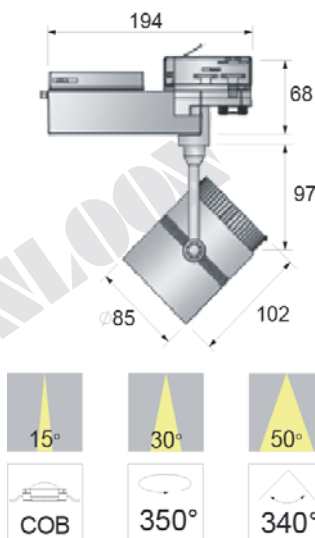

SINLOON®

LED 軌道射燈

突出主體展現形象

LED Track Light - Protruding main part to show image

Model No. VT446318 (18W)

Feature:

Figure Size (外型): A fine selection of different size: (有不同型號的外型選擇)

Material(材質): Aluminum metal. (鋁合金)

On lighting: Transient to start (即刻啟動)

Input voltage: AC100~240V 50/60Hz (市電電壓)

Shine: To product light not flashing (無頻閃)

Application: Showcase, Household, Hotel, Restaurant. (玻璃陳列櫃櫥窗等)

Figure (外型)

Dimension:

Characteristic Parameters:

型號 Model No.:	VT446318
尺寸 Dimension (L*W*):	See Dimension
發光尺寸 The Emitting Size:	Φ85mm
輸入電壓(外置電源) Input Voltage (External Adaptor):	AC100V~240V 50/60Hz
電流 Current:	0.5A
燈源 LED Light Source:	Citizen CLL032-1208
類型 LED Type:	SMD1208
功率 System Power (W) :	18W ±5%
光通亮 LED Flux (lm):	1500lm ±5% 83lm/W
色溫 Color Temperature (K)	3000K ±7%
顯色指數 Color Rendering Index:	>80 Ra
發光角度 Illumination Angle:	15°~ 50°
壽命 Lifespan:	25000hrs
環境溫度 Ambient Temperature (C):	-20°C ~ 50°C
外殼顏色 Case Color:	Black/White/Sever Color (黑/白/銀色)
認證 Certificate:	CE, RoHS, CQC, IP20.