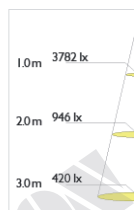

☐ Color temperature (Tc):

Warm White 3000K