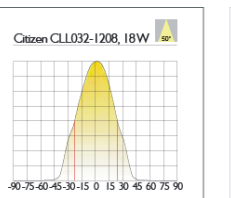

Characteristic Parameters:

型號 Model No.:	VT446318
尺寸 Dimension (L*W*):	See Dimension
發光尺寸 The Emitting Size:	Φ85mm
輸入電壓(外置電源) Input Voltage (External Adaptor):	AC100V~240V 50/60Hz
電流 Current:	0.5A
燈源 LED Light Source:	Citizen CLL032-1208
類型 LED Type:	SMD1208
功率 System Power (W) :	18W ±5%
光通亮 LED Flux (lm):	1500lm ±5% 83lm/W
色溫 Color Temperature (K)	3000K ±7%
顯色指數 Color Rendering Index:	>80 Ra
發光角度 Illumination Angle:	15°~ 50°
壽命 Lifespan:	25000hrs
環境溫度 Ambient Temperature (C):	-20°C ~ 50°C
外殼顏色 Case Color:	Black/White/Sever Color (黑/白/銀色)
認證 Certificate:	CE, RoHS, CQC, IP20.

* If you have any question which is not is in the specification, please contact us.

*在本規格書裡如果您未能找或參數指標未能達到你的應用要求即未在本規格書裡表現出來請與我們聯絡。

Color temperature (Tc):

Warm White 3000K

Neutral White 4000K

VT446318

※美隆照明有限公司產品規格及其特性參數的改變和更新不會預先通知。