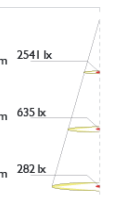

Neutral White 4000K