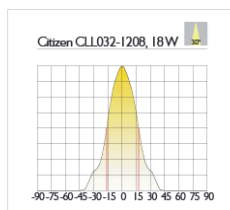

Characteristic Parameters:

型號 Model No.:	VT446318
尺寸 Dimension (L*W*):	See Dimension
發光尺寸 The Emitting Size:	Φ85mm
輸入電壓(外置電源) Input Voltage (External Adaptor):	AC100V~240V 50/60Hz
電流 Current:	0.5A
燈源 LED Light Source:	Citizen CLL032-1208
類型 LED Type:	SMD1208
功率 System Power (W) :	18W ±5%
光通亮 LED Flux (lm):	1500lm ±5% 83lm/W
色溫 Color Temperature (K)	3000K ±7%
顯色指數 Color Rendering Index:	>80 Ra
發光角度 Illumination Angle:	15°~ 50°
壽命 Lifespan:	25000hrs
環境溫度 Ambient Temperature (C):	-20°C ~ 50°C
外殼顏色 Case Color:	Black/White/Sever Color (黑/白/銀色)
認證 Certificate:	CE, RoHS, CQC, IP20.

* If you have any question which is not is in the specification, please contact us.

*在本規格書裡如果您未能找或參數指標未能達到你的應用要求即未在本規格書裡表現出來請與我們聯絡。

Color temperature (Tc):

Warm White 3000K

Neutral White 4000K

VT446318

※美隆照明有限公司產品規格及其特性參數的改變和更新不會預先通知。