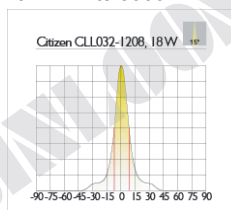

Characteristic Parameters:

型號 Model No.:	VT446318
尺寸 Dimension (L*W*):	See Dimension
發光尺寸 The Emitting Size:	Φ85mm
輸入電壓(外置電源) Input Voltage (External Adaptor):	AC100V~240V 50/60Hz
電流 Current:	0.5A
燈源 LED Light Source:	Citizen CLL032-1208
類型 LED Type:	SMD1208
功率 System Power (W) :	18W ±5%
光通亮 LED Flux (lm):	1500lm ±5% 83lm/W
色溫 Color Temperature (K)	3000K ±7%
顯色指數 Color Rendering Index:	>80 Ra
發光角度 Illumination Angle:	15°~ 50°
壽命 Lifespan:	25000hrs
環境溫度 Ambient Temperature (C):	-20°C ~ 50°C
外殼顏色 Case Color:	Black/White/Sever Color (黑/白/銀色)
認證 Certificate:	CE, RoHS, CQC, IP20.

* If you have any question which is not is in the specification, please contact us.

*在本規格書裡如果您未能找或參數指標未能達到你的應用要求即未在本規格書裡表現出來請與我們聯絡。

Color temperature (Tc):

Warm White 3000K

Neutral White 4000K

VT446318

※美隆照明有限公司產品規格及其特性參數的改變和更新不會預先通知。