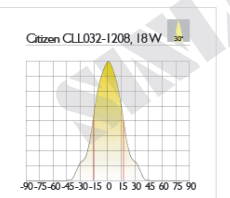

Characteristic Parameters:

型號 Model No.:	VT446318
尺寸 Dimension (L*W*):	See Dimension
發光尺寸 The Emitting Size:	Φ85mm
輸入電壓(外置電源) Input Voltage (External Adaptor):	AC100V~240V 50/60Hz
電流 Current:	0.5A
燈源 LED Light Source:	Citizen CLL032-1208
類型 LED Type:	SMD1208
功率 System Power (W) :	18W ±5%
光通亮 LED Flux (lm):	1500lm ±5% 83lm/W
色溫 Color Temperature (K)	3000K ±7%
顯色指數 Color Rendering Index:	>80 Ra
發光角度 Illumination Angle:	15°~ 50°
壽命 Lifespan:	25000hrs
環境溫度 Ambient Temperature (C):	-20°C ~ 50°C
外殼顏色 Case Color:	Black/White/Sever Color (黑/白/銀色)
認證 Certificate:	CE, RoHS, CQC, IP20.

* If you have any question which is not is in the specification, please contact us.

*在本規格書裡如果您未能找或參數指標未能達到你的應用要求即未在本規格書裡表現出來請與我們聯絡。

Color temperature (Tc):

Warm White 3000K

Neutral White 4000K

VT446318

※美隆照明有限公司產品規格及其特性參數的改變和更新不會預先通知。