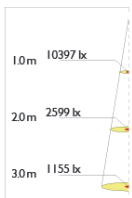

Neutral White 4000K