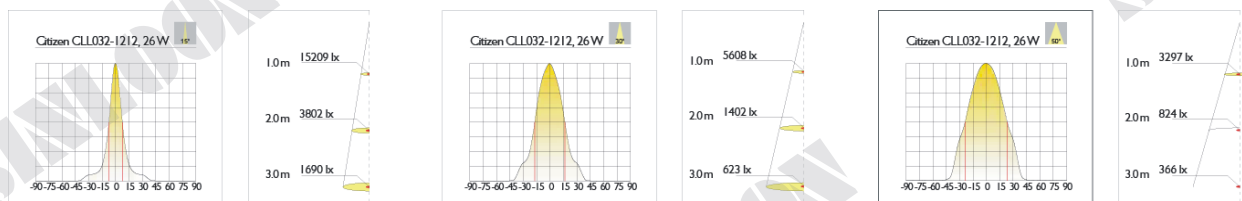

☐ Color temperature (Tc):

Warm White 3000K

Neutral White 4000K