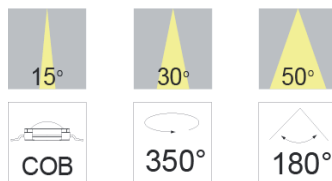

SINLOON®

LED 軌道射燈

突出主體展現形象

LED Track Light - Protruding main part to show image

Model No. VT446526 (26W)

Feature:

Figure Size (外型): A fine selection of different size: (有不同型號的外型選擇)

Material(材質): Aluminum metal. (鋁合金)

On lighting: Transient to start (即刻啟動)

Input voltage: AC100~240V 50/60Hz (市電電壓)

Shine: To product light not flashing (無頻閃)

Application: Showcase, Household, Hotel, Restaurant. (玻璃陳列櫃櫥窗等)

Figure (外型)

Dimension:

Characteristic Parameters:

型號 Model No.:	VT446526
尺寸 Dimension (L*W*):	See Dimension
發光尺寸 The Emitting Size:	Φ116mm
輸入電壓(外置電源) Input Voltage (External Adaptor):	AC100V~240V 50/60Hz
電流 Current:	0.7A
燈源 LED Light Source:	Citizen CLL032-1212
類型 LED Type:	SMD-1212
功率 System Power (W) :	26W ±5%
光通亮 LED Flux (lm):	2100lm ±5% 80lm/W
色溫 Color Temperature (K)	3000K ±7%
顯色指數 Color Rendering Index:	>80 Ra
發光角度 Illumination Angle:	15°~ 50°
壽命 Lifespan:	25000hrs
環境溫度 Ambient Temperature (C):	-20°C ~ 50°C
外殼顏色 Case Color:	Black/White/Sever Color (黑/白/銀色)
認證 Certificate:	CE, RoHS, CQC, IP20.