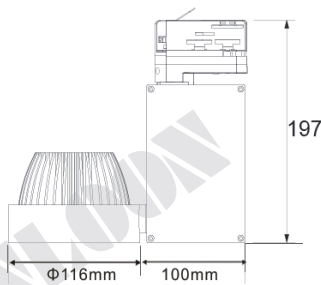

SINLOON®

LED 軌道射燈

突出主體展現形象

LED Track Light - Protruding main part to show image

Model No. VT446526 (26W)

Feature:

Figure Size (外型): A fine selection of different size: (有不同型號的外型選擇)

Material(材質): Aluminum metal. (鋁合金)

On lighting: Transient to start (即刻啟動)

Input voltage: AC100~240V 50/60Hz (市電電壓)

Shine: To product light not flashing (無頻閃)

Application: Showcase, Household, Hotel, Restaurant. (玻璃陳列櫃櫥窗等)

Figure (外型)

Dimension:

Characteristic Parameters:

型號 Model No.:	VT446526
尺寸 Dimension (L*W*):	See Dimension
發光尺寸 The Emitting Size:	Φ116mm
輸入電壓(外置電源) Input Voltage (External Adaptor):	AC100V~240V 50/60Hz
電流 Current:	0.7A
燈源 LED Light Source:	Citizen CLL032-1212
類型 LED Type:	SMD-1212
功率 System Power (W) :	26W ±5%
光通亮 LED Flux (lm):	2100lm ±5% 80lm/W
色溫 Color Temperature (K)	3000K ±7%
顯色指數 Color Rendering Index:	>80 Ra
發光角度 Illumination Angle:	15°~ 50°
壽命 Lifespan:	25000hrs
環境溫度 Ambient Temperature (C):	-20°C ~ 50°C
外殼顏色 Case Color:	Black/White/Sever Color (黑/白/銀色)
認證 Certificate:	CE, RoHS, CQC, IP20.