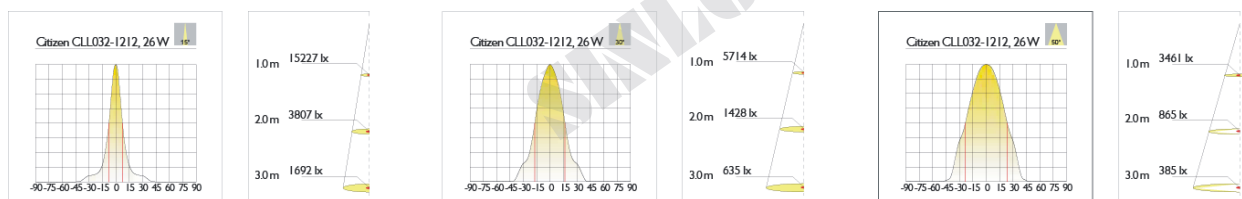

Characteristic Parameters:

型號 Model No.:	VT446526
尺寸 Dimension (L*W*):	See Dimension
發光尺寸 The Emitting Size:	Φ116mm
輸入電壓(外置電源) Input Voltage (External Adaptor):	AC100V~240V 50/60Hz
電流 Current:	0.7A
燈源 LED Light Source:	Citizen CLL032-1212
類型 LED Type:	SMD-1212
功率 System Power (W) :	26W ±5%
光通亮 LED Flux (lm):	2100lm ±5% 80lm/W
色溫 Color Temperature (K)	3000K ±7%
顯色指數 Color Rendering Index:	>80 Ra
發光角度 Illumination Angle:	15°~ 50°
壽命 Lifespan:	25000hrs
環境溫度 Ambient Temperature (C):	-20°C ~ 50°C
外殼顏色 Case Color:	Black/White/Sever Color (黑/白/銀色)
認證 Certificate:	CE, RoHS, CQC, IP20.

* If you have any question which is not in the specification, please contact us.

*在本規格書裡如果您未能找或參數指標未能達到你的應用要求即未在本規格書裡表現出來請與我們聯絡。

Color temperature (Tc):

Warm White 3000K

Neutral White 4000K

VT446526

※美隆照明有限公司產品規格及其特性參數的改變和更新不會預先通知。