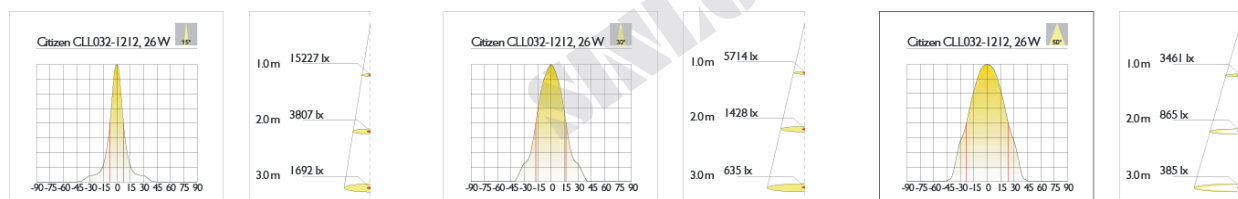

Figure (外型)

Dimension:

Characteristic Parameters:

型號 Model No.:	VT446826
尺寸 Dimension (L*W*):	See Dimension
發光尺寸 The Emitting Size:	Φ126mm
輸入電壓(外置電源) Input Voltage (External Adaptor):	AC100V~240V 50/60Hz
電流 Current:	0.7A
燈源 LED Light Source:	Citizen CLL032-1212
類型 LED Type:	SMD-1212
功率 System Power (W) :	26W ±5%
光通亮 LED Flux (lm):	2100lm ±5% 80lm/W
色溫 Color Temperature (K)	3000K ±7%
顯色指數 Color Rendering Index:	>80 Ra
發光角度 Illumination Angle:	15°~ 50°
壽命 Lifespan:	25000hrs
環境溫度 Ambient Temperature (C):	-20°C ~ 50°C
外殼顏色 Case Color:	Black/White/Sever Color (黑/白/銀色)
認證 Certificate:	CE, RoHS, CQC, IP20.

* If you have any question which is not in the specification, please contact us.

*在本規格書裡如果您未能找或參數指標未能達到你的應用要求即未在本規格書裡表現出來請與我們聯絡。

Color temperature (Tc):

Warm White 3000K

Neutral White 4000K

VT446826

※美隆照明有限公司產品規格及其特性參數的改變和更新不會預先通知。