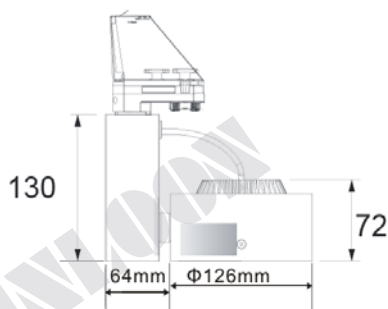

SINLOON®

LED 軌道射燈

突出主體展現形象

LED Track Light - Protruding main part to show image

Model No. VT446826 (26W)

Feature:

- Figure Size (外型): A fine selection of different size: (有不同型號的外型選擇)
 Material(材質): Aluminum metal. (鋁合金)
 On lighting: Transient to start (即刻啟動)
 Input voltage: AC100~240V 50/60Hz (市電電壓)
 Shine: To product light not flashing (無頻閃)
 Application: Showcase, Household, Hotel, Restaurant. (玻璃陳列櫃櫥窗等)

Figure (外型)

Dimension:

Characteristic Parameters:

型號 Model No.:	VT446826
尺寸 Dimension (L*W*):	See Dimension
發光尺寸 The Emitting Size:	Φ126mm
輸入電壓(外置電源) Input Voltage (External Adaptor):	AC100V~240V 50/60Hz
電流 Current:	0.7A
燈源 LED Light Source:	Citizen CLL032-1212
類型 LED Type:	SMD-1212
功率 System Power (W) :	26W ±5%
光通亮 LED Flux (lm):	2100lm ±5% 80lm/W
色溫 Color Temperature (K)	3000K ±7%
顯色指數 Color Rendering Index:	>80 Ra
發光角度 Illumination Angle:	15°~ 50°
壽命 Lifespan:	25000hrs
環境溫度 Ambient Temperature (C):	-20°C ~ 50°C
外殼顏色 Case Color:	Black/White/Sever Color (黑/白/銀色)
認證 Certificate:	CE, RoHS, CQC, IP20.