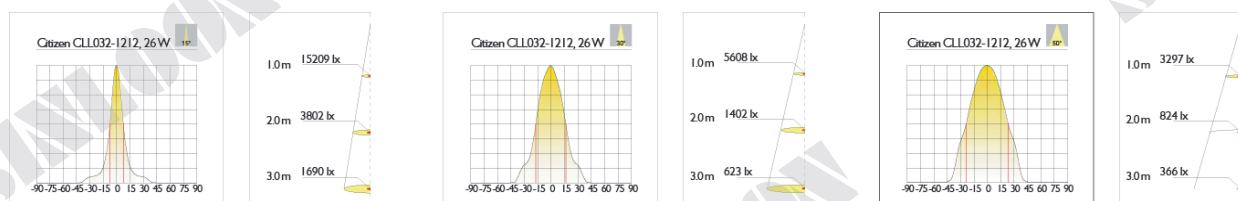

☐ Color temperature (Tc):

Warm White 3000K

Neutral White 4000K