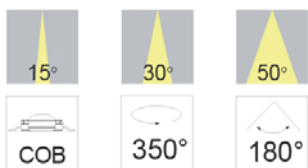

SINLOON®

LED 軌道射燈

突出主體展現形象

LED Track Light - Protruding main part to show image

Model No. VT446826 (26W)

Feature:

- Figure Size (外型): A fine selection of different size: (有不同型號的外型選擇)
 Material(材質): Aluminum metal. (鋁合金)
 On lighting: Transient to start (即刻啟動)
 Input voltage: AC100~240V 50/60Hz (市電電壓)
 Shine: To product light not flashing (無頻閃)
 Application: Showcase, Household, Hotel, Restaurant. (玻璃陳列櫃櫥窗等)

Figure (外型)

Dimension:

Characteristic Parameters:

型號 Model No.:	VT446826
尺寸 Dimension (L*W*):	See Dimension
發光尺寸 The Emitting Size:	Φ126mm
輸入電壓(外置電源) Input Voltage (External Adaptor):	AC100V~240V 50/60Hz
電流 Current:	0.7A
燈源 LED Light Source:	Citizen CLL032-1212
類型 LED Type:	SMD-1212
功率 System Power (W) :	26W ±5%
光通亮 LED Flux (lm):	2100lm ±5% 80lm/W
色溫 Color Temperature (K)	3000K ±7%
顯色指數 Color Rendering Index:	>80 Ra
發光角度 Illumination Angle:	15°~ 50°
壽命 Lifespan:	25000hrs
環境溫度 Ambient Temperature (C):	-20°C ~ 50°C
外殼顏色 Case Color:	Black/White/Sever Color (黑/白/銀色)
認證 Certificate:	CE, RoHS, CQC, IP20.