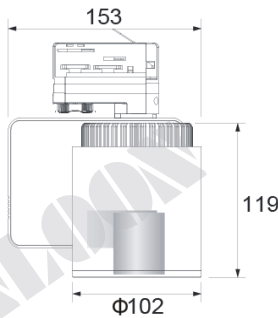

SINLOON®

LED 軌道射燈

突出主體展現形象

LED Track Light - Protruding main part to show image

Model No. VT463226 (26W)

Feature:

Figure Size (外型): A fine selection of different size: (有不同型號的外型選擇)

Material(材質): Aluminum metal. (鋁合金)

Characteristic Parameters:

型號 Model No.:	VT463226
尺寸 Dimension (L*W*):	See Dimension
發光尺寸 The Emitting Size:	Φ120mm
輸入電壓(外置電源) Input Voltage (External Adaptor):	AC100V~240V 50/60Hz
電流 Current:	0.7A
燈源 LED Light Source:	Citizen CLL032-1206
類型 LED Type:	SMD-1206
功率 System Power (W) :	26W ±5%
光通亮 LED Flux (lm):	2100lm ±5% 80lm/W
色溫 Color Temperature (K)	3000K ±7%
顯色指數 Color Rendering Index:	>80 Ra
發光角度 Illumination Angle:	15°~ 50°
壽命 Lifespan:	25000hrs
環境溫度 Ambient Temperature (C):	-20°C ~ 50°C
外殼顏色 Case Color:	Black/White/Sever Color (黑/白/銀色)
認證 Certificate:	CE, RoHS, CQC, IP20.