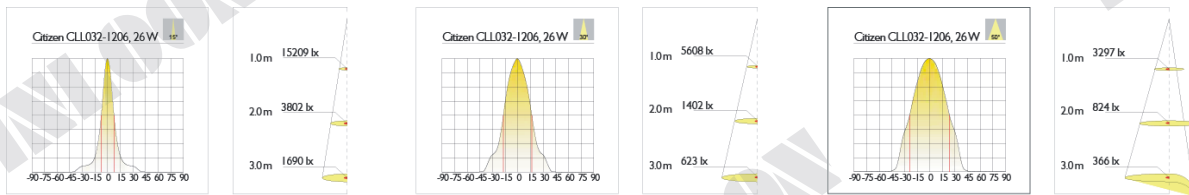

☐ Color temperature (Tc):

Warm White 3000K

Neutral White 4000K