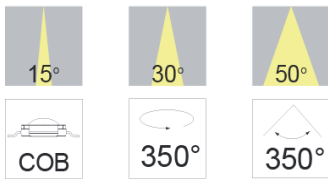

SINLOON®

LED 軌道射燈

突出主體展現形象

LED Track Light - Protruding main part to show image

Model No. VT463226 (26W)

Feature:

Figure Size (外型): A fine selection of different size: (有不同型號的外型選擇)

Material(材質): Aluminum metal. (鋁合金)

On lighting: Transient to start (即刻啟動)

Input voltage: AC100~240V 50/60Hz (市電電壓)

Shine: To product light not flashing (無頻閃)

Application: Showcase, Household, Hotel, Restaurant. (玻璃陳列櫃櫥窗等)

Figure (外型)

Dimension:

Characteristic Parameters:

型號 Model No.:	VT463226
尺寸 Dimension (L*W*):	See Dimension
發光尺寸 The Emitting Size:	Φ120mm
輸入電壓(外置電源) Input Voltage (External Adaptor):	AC100V~240V 50/60Hz
電流 Current:	0.7A
燈源 LED Light Source:	Citizen CLL032-1206
類型 LED Type:	SMD-1206
功率 System Power (W) :	26W ±5%
光通亮 LED Flux (lm):	2100lm ±5% 80lm/W
色溫 Color Temperature (K)	3000K ±7%
顯色指數 Color Rendering Index:	>80 Ra
發光角度 Illumination Angle:	15°~ 50°
壽命 Lifespan:	25000hrs
環境溫度 Ambient Temperature (C):	-20°C ~ 50°C
外殼顏色 Case Color:	Black/White/Sever Color (黑/白/銀色)
認證 Certificate:	CE, RoHS, CQC, IP20.