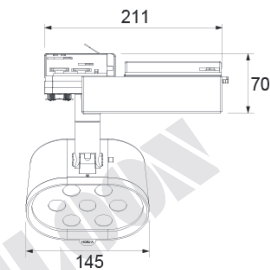

SINLOON®

LED 軌道射燈

突出主體展現形象

LED Track Light - Protruding main part to show image

Model No. VT663224 (24W)

Feature:

Figure Size (外型): A fine selection of different size: (有不同型號的外型選擇)

Material(材質): Aluminum metal. (鋁合金)

On lighting: Transient to start (即刻啟動)

Input voltage: AC100~240V 50/60Hz (市電電壓)

Shine: To product light not flashing (無頻閃)

Application: Showcase, Household, Hotel, Restaurant. (玻璃陳列櫃櫥窗等)

Figure (外型)

Dimension:

Characteristic Parameters:

型號 Model No.:	VT663224
尺寸 Dimension (L*W*):	See Dimension
發光尺寸 The Emitting Size:	145mm
輸入電壓(外置電源) Input Voltage (External Adaptor):	AC100V~240V 50/60Hz
電流 Current:	1.05A
燈源 LED Light Source:	CREE XMLx7
類型 LED Type:	CREE XML
功率 System Power (W) :	24W ±5%
光通亮 LED Flux (lm):	2000lm ±5% 83lm/W
色溫 Color Temperature (K)	3000K ±7%
顯色指數 Color Rendering Index:	>80 Ra
發光角度 Illumination Angle:	15°~ 60°
壽命 Lifespan:	25000hrs
環境溫度 Ambient Temperature (C):	-20°C ~ 50°C
外殼顏色 Case Color:	Black/White/Sever Color (黑/白/銀色)
認證 Certificate:	CE, RoHS, CQC, IP20.