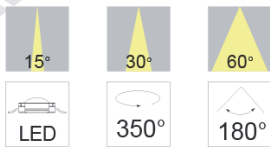

SINLOON®

LED 軌道射燈

突出主體展現形象

LED Track Light - Protruding main part to show image

Model No. VT663224 (24W)

Feature:

Figure Size (外型): A fine selection of different size: (有不同型號的外型選擇)

Material(材質): Aluminum metal. (鋁合金)

On lighting: Transient to start (即刻啟動)

Input voltage: AC100~240V 50/60Hz (市電電壓)

Shine: To product light not flashing (無頻閃)

Application: Showcase, Household, Hotel, Restaurant. (玻璃陳列櫃櫥窗等)

Figure (外型)

Dimension:

Characteristic Parameters:

型號 Model No.:	VT663224
尺寸 Dimension (L*W*):	See Dimension
發光尺寸 The Emitting Size:	145mm
輸入電壓(外置電源) Input Voltage (External Adaptor):	AC100V~240V 50/60Hz
電流 Current:	1.05A
燈源 LED Light Source:	CREE XMLx7
類型 LED Type:	CREE XML
功率 System Power (W) :	24W ±5%
光通亮 LED Flux (lm):	2000lm ±5% 83lm/W
色溫 Color Temperature (K)	3000K ±7%
顯色指數 Color Rendering Index:	>80 Ra
發光角度 Illumination Angle:	15°~ 60°
壽命 Lifespan:	25000hrs
環境溫度 Ambient Temperature (C):	-20°C ~ 50°C
外殼顏色 Case Color:	Black/White/Sever Color (黑/白/銀色)
認證 Certificate:	CE, RoHS, CQC, IP20.