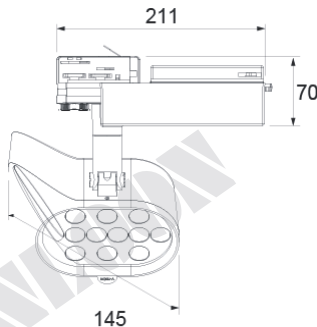

SINLOON®

LED 軌道射燈

突出主體展現形象

LED Track Light - Protruding main part to show image

Model No. VT663443 (43W)

Feature:

Figure Size (外型): A fine selection of different size: (有不同型號的外型選擇)

Material(材質): Aluminum metal. (鋁合金)

On lighting: Transient to start (即刻啟動)

Input voltage: AC100~240V 50/60Hz (市電電壓)

Shine: To product light not flashing (無頻閃)

Application: Showcase, Household, Hotel, Restaurant. (玻璃陳列櫃櫥窗等)

Figure (外型)

Dimension:

Characteristic Parameters:

型號 Model No.:	VT663443
尺寸 Dimension (L*W*):	See Dimension
發光尺寸 The Emitting Size:	145mm
輸入電壓(外置電源) Input Voltage (External Adaptor):	AC100V~240V 50/60Hz
電流 Current:	1.8A
燈源 LED Light Source:	CREE XMLx12
類型 LED Type:	CREE XML
功率 System Power (W) :	34W ±5%
光通亮 LED Flux (lm):	3600lm ±5% 105lm/W
色溫 Color Temperature (K)	3000K ±7%
顯色指數 Color Rendering Index:	>80 Ra
發光角度 Illumination Angle:	15°~ 60°
壽命 Lifespan:	25000hrs
環境溫度 Ambient Temperature (C):	-20°C ~ 50°C
外殼顏色 Case Color:	Black/White/Sever Color (黑/白/銀色)
認證 Certificate:	CE, RoHS, CQC, IP20.