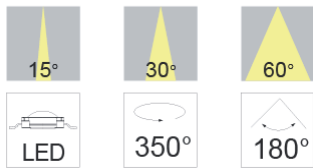

SINLOON®

LED 軌道射燈

突出主體展現形象

LED Track Light - Protruding main part to show image

Model No. VT663443 (43W)

Feature:

Figure Size (外型): A fine selection of different size: (有不同型號的外型選擇)

Material(材質): Aluminum metal. (鋁合金)

On lighting: Transient to start (即刻啟動)

Input voltage: AC100~240V 50/60Hz (市電電壓)

Shine: To product light not flashing (無頻閃)

Application: Showcase, Household, Hotel, Restaurant. (玻璃陳列櫃櫥窗等)

Figure (外型)

Dimension:

Characteristic Parameters:

型號 Model No.:	VT663443
尺寸 Dimension (L*W*):	See Dimension
發光尺寸 The Emitting Size:	145mm
輸入電壓(外置電源) Input Voltage (External Adaptor):	AC100V~240V 50/60Hz
電流 Current:	1.8A
燈源 LED Light Source:	CREE XMLx12
類型 LED Type:	CREE XML
功率 System Power (W) :	34W ±5%
光通亮 LED Flux (lm):	3600lm ±5% 105lm/W
色溫 Color Temperature (K)	3000K ±7%
顯色指數 Color Rendering Index:	>80 Ra
發光角度 Illumination Angle:	15°~ 60°
壽命 Lifespan:	25000hrs
環境溫度 Ambient Temperature (C):	-20°C ~ 50°C
外殼顏色 Case Color:	Black/White/Sever Color (黑/白/銀色)
認證 Certificate:	CE, RoHS, CQC, IP20.