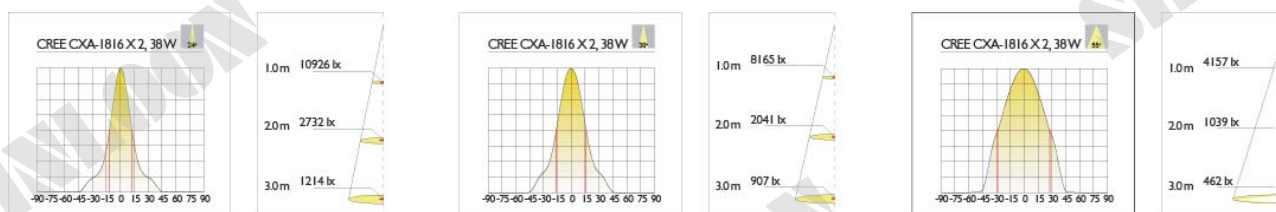

☐ Characteristic Parameters:

型號 Model No.:	VT663638
尺寸 Dimension (L*W*):	See Dimension
發光尺寸 The Emitting Size:	145mm
輸入電壓(外置電源) Input Voltage (External Adaptor):	AC100V~240V 50/60Hz
電流 Current:	1.0A
燈源 LED Light Source:	CREE 1816x12
類型 LED Type:	CREE XML
功率 System Power (W) :	38W ±5%
光通亮 LED Flux (lm):	3000lm ±5% 79lm/W
色溫 Color Temperature (K)	3000K ±7%
顯色指數 Color Rendering Index:	>80 Ra
發光角度 Illumination Angle:	24°~ 55°
壽命 Lifespan:	25000hrs
環境溫度 Ambient Temperature (C):	-20°C ~ 50°C
外殼顏色 Case Color:	Black/White/Sever Color (黑/白/銀色)
認證 Certificate:	CE, RoHS, CQC, IP20.

* If you have any question which is not in the specification, please contact us.

*在本規格書裡如果您未能找或參數指標未能達到你的應用要求即未在本規格書裡表現出來請與我們聯絡。

Warm White 3000K