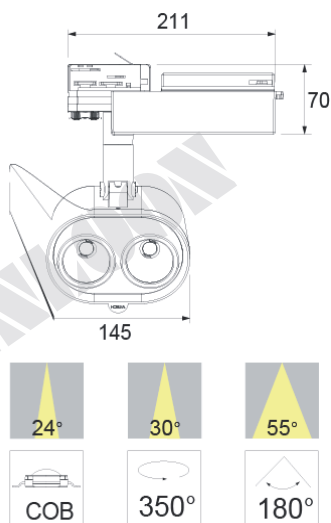

SINLOON®

LED 軌道射燈

突出主體展現形象

LED Track Light - Protruding main part to show image

Model No. VT663638 (38W)

Feature:

Figure Size (外型): A fine selection of different size: (有不同型號的外型選擇)

Material(材質): Aluminum metal. (鋁合金)

On lighting: Transient to start (即刻啟動)

Input voltage: AC100~240V 50/60Hz (市電電壓)

Shine: To product light not flashing (無頻閃)

Application: Showcase, Household, Hotel, Restaurant. (玻璃陳列櫃櫥窗等)

Figure (外型)

Dimension:

Characteristic Parameters:

型號 Model No.:	VT663638
尺寸 Dimension (L*W*):	See Dimension
發光尺寸 The Emitting Size:	145mm
輸入電壓(外置電源) Input Voltage (External Adaptor):	AC100V~240V 50/60Hz
電流 Current:	1.0A
燈源 LED Light Source:	CREE 1816x12
類型 LED Type:	CREE XML
功率 System Power (W) :	38W ±5%
光通亮 LED Flux (lm):	3000lm ±5% 79lm/W
色溫 Color Temperature (K)	3000K ±7%
顯色指數 Color Rendering Index:	>80 Ra
發光角度 Illumination Angle:	24°~ 55°
壽命 Lifespan:	25000hrs
環境溫度 Ambient Temperature (C):	-20°C ~ 50°C
外殼顏色 Case Color:	Black/White/Sever Color (黑/白/銀色)
認證 Certificate:	CE, RoHS, CQC, IP20.