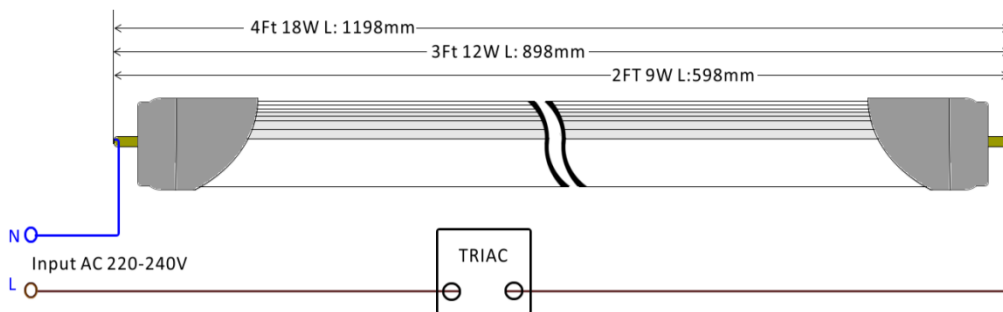

☐ Characteristic Parameters:

型號 Model No.:	MLT8-XF06C48LT	MLT8-XF09C72LT	MLT8-XF12C96LT
尺寸 Dimension (L*Φ): Φ/Circular Type	Φ28*600mm	Φ28*900mm	Φ28*1200mm
實際長度 Actual Length Size:	598mm	898mm	1198mm
鋁基板寬度 PCB width :	7mm	7mm	7mm
輸入電壓 Input Voltage:	AC85V~260V 50/60Hz	AC85V~260V 50/60Hz	AC85V~260V 50/60Hz
供電電壓 Power Side:	Double-ended	Double-ended	Double-ended
類型 LED Type:	0.2W SMD2835	0.2W SMD2835	0.2W SMD2835
數量 LED Quantity:	48pcs	72pcs	96pcs
功率 System Power (W)	9W±5%	13W±5%	18W±5%
光通亮 LED Flux (lm) /	900lm ±5%	1300lm ±5%	1200lm ±5%
燈罩 Frost cover	Translucent	Translucent	Translucent
功率系數 Power Factor:	>0.9	>0.9	>0.9
色溫 Color Temperature (K)	3000K ±7% / 6500K ±8%	3000K ±7% / 6500K ±8%	3000K ±7% / 6500K ±8%
顯色指數 Color Rendering Index:	>80Ra	>80Ra	>80Ra
發光角度 Illumination Angle:	180°	180°	180°
燈源壽命 LEDs Lifespan:	30000hrs	30000hrs	30000hrs
環境溫度 Ambient Temperature (°C):	-5°C ~ 45°C		
認證 Certificate:	CE/EMC		
包裝尺寸 Carton size:	655*210*210mm	955*210*210mm	1250*210*210mm
包裝數量 Quantity:	25pcs/Cts	25pcs/Cts	25pcs/Cts
包裝重量 Weight	7Kgs/Ctn	10Kgs/Ctn	12Kgs/Ctn

■本產品只適用於LED燈管電路,可以調光(如圖所示)。

■This product is only suitable for LED light circuits and can be dimmed。