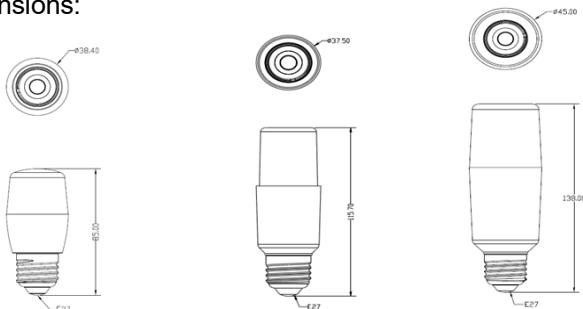

 Φ38.5*85mm	 Φ37.5*115.7mm	 Φ45*138mm
MLStick-E27-5.0W	MLStick-E27-9.0W	MLStick-E27-14W

Technical Specifications:

型號 Model No.:	MLStick-E27-5.0W	MLStick-E27-9.0W	MLStick-E27-14W
尺寸 Dimension (L*Φ): Φ/Circular Type	Φ38.5*85mm	Φ37.5*115.7mm	Φ45*138mm
實際長度 Actual Length Size:	850mm	1157mm	1380mm
鋁基板寬度 PCB width :	7mm	7mm	7mm
輸入電壓 Input Voltage:	AC220V~240V 50/60Hz	AC220V~240V 50/60Hz	AC220V~240V 50/60Hz
類型 LED Type:	SMD2835	SMD2835	SMD2835
數量 LED Quantity:	6pcs	10pcs	18pcs
功率 System Power (W)	5W±5%	9W±5%	14W±5%
光通亮 LED Flux (lm)	430lm ±10%	810lm ±10%	1320lm ±5%
燈罩 Frost cover	Translucent	Translucent	Translucent
功率係數 Power Factor:	>0.85	>0.85	>0.85
色溫 Color Temperature (K)	4000K ±7% / 6000K ±8%	4000K ±7% / 6000K ±8%	4000K ±7% / 6000K ±8%
顯色指數 Color Rendering Index:	>80Ra	>80Ra	>80Ra
驅動方式 Drive mode	Built-in non-isolated drive	Built-in non-isolated drive	Built-in non-isolated drive
發光角度 Illumination Angle:	180°±10%	180°±10%	180°±10%
防水等級 IP Class:	IP20	IP20	IP20
燈源壽命 LEDs Lifespan:	15000hrs	15000hrs	15000hrs
環境溫度 Ambient Temperature (°C):	-20°C ~ 50°C	-20°C ~ 50°C	-20°C ~ 50°C
燈頭類型 Lamp-holders:	E26/E27	E26/E27	E26/E27
調光功能 Dimmable:	No	No	No
淨重 Weight:	35.1g	51.7g	94.3g
認證 Certificate:	IEC 62471 / IEC 62612	IEC 62471 / IEC 62612	IEC 62471 / IEC 62612

Dimensions:

Model No.	E27-5.0W	E27-9.0W	E27-14.0W
Length:	85.0mm	115.7mm	138.0mm
Diameter Ø:	38.5mm	37.5mm	45.0mm
Weight (g)	35.1	51.7	94.3
Package:			
Inner box size (mm)			
Packing quantity (PCS)			
Outer box size (mm)			
Packing quantity (PCS)			
Net weight (KG) / box			
Gross weight (KG) / box			